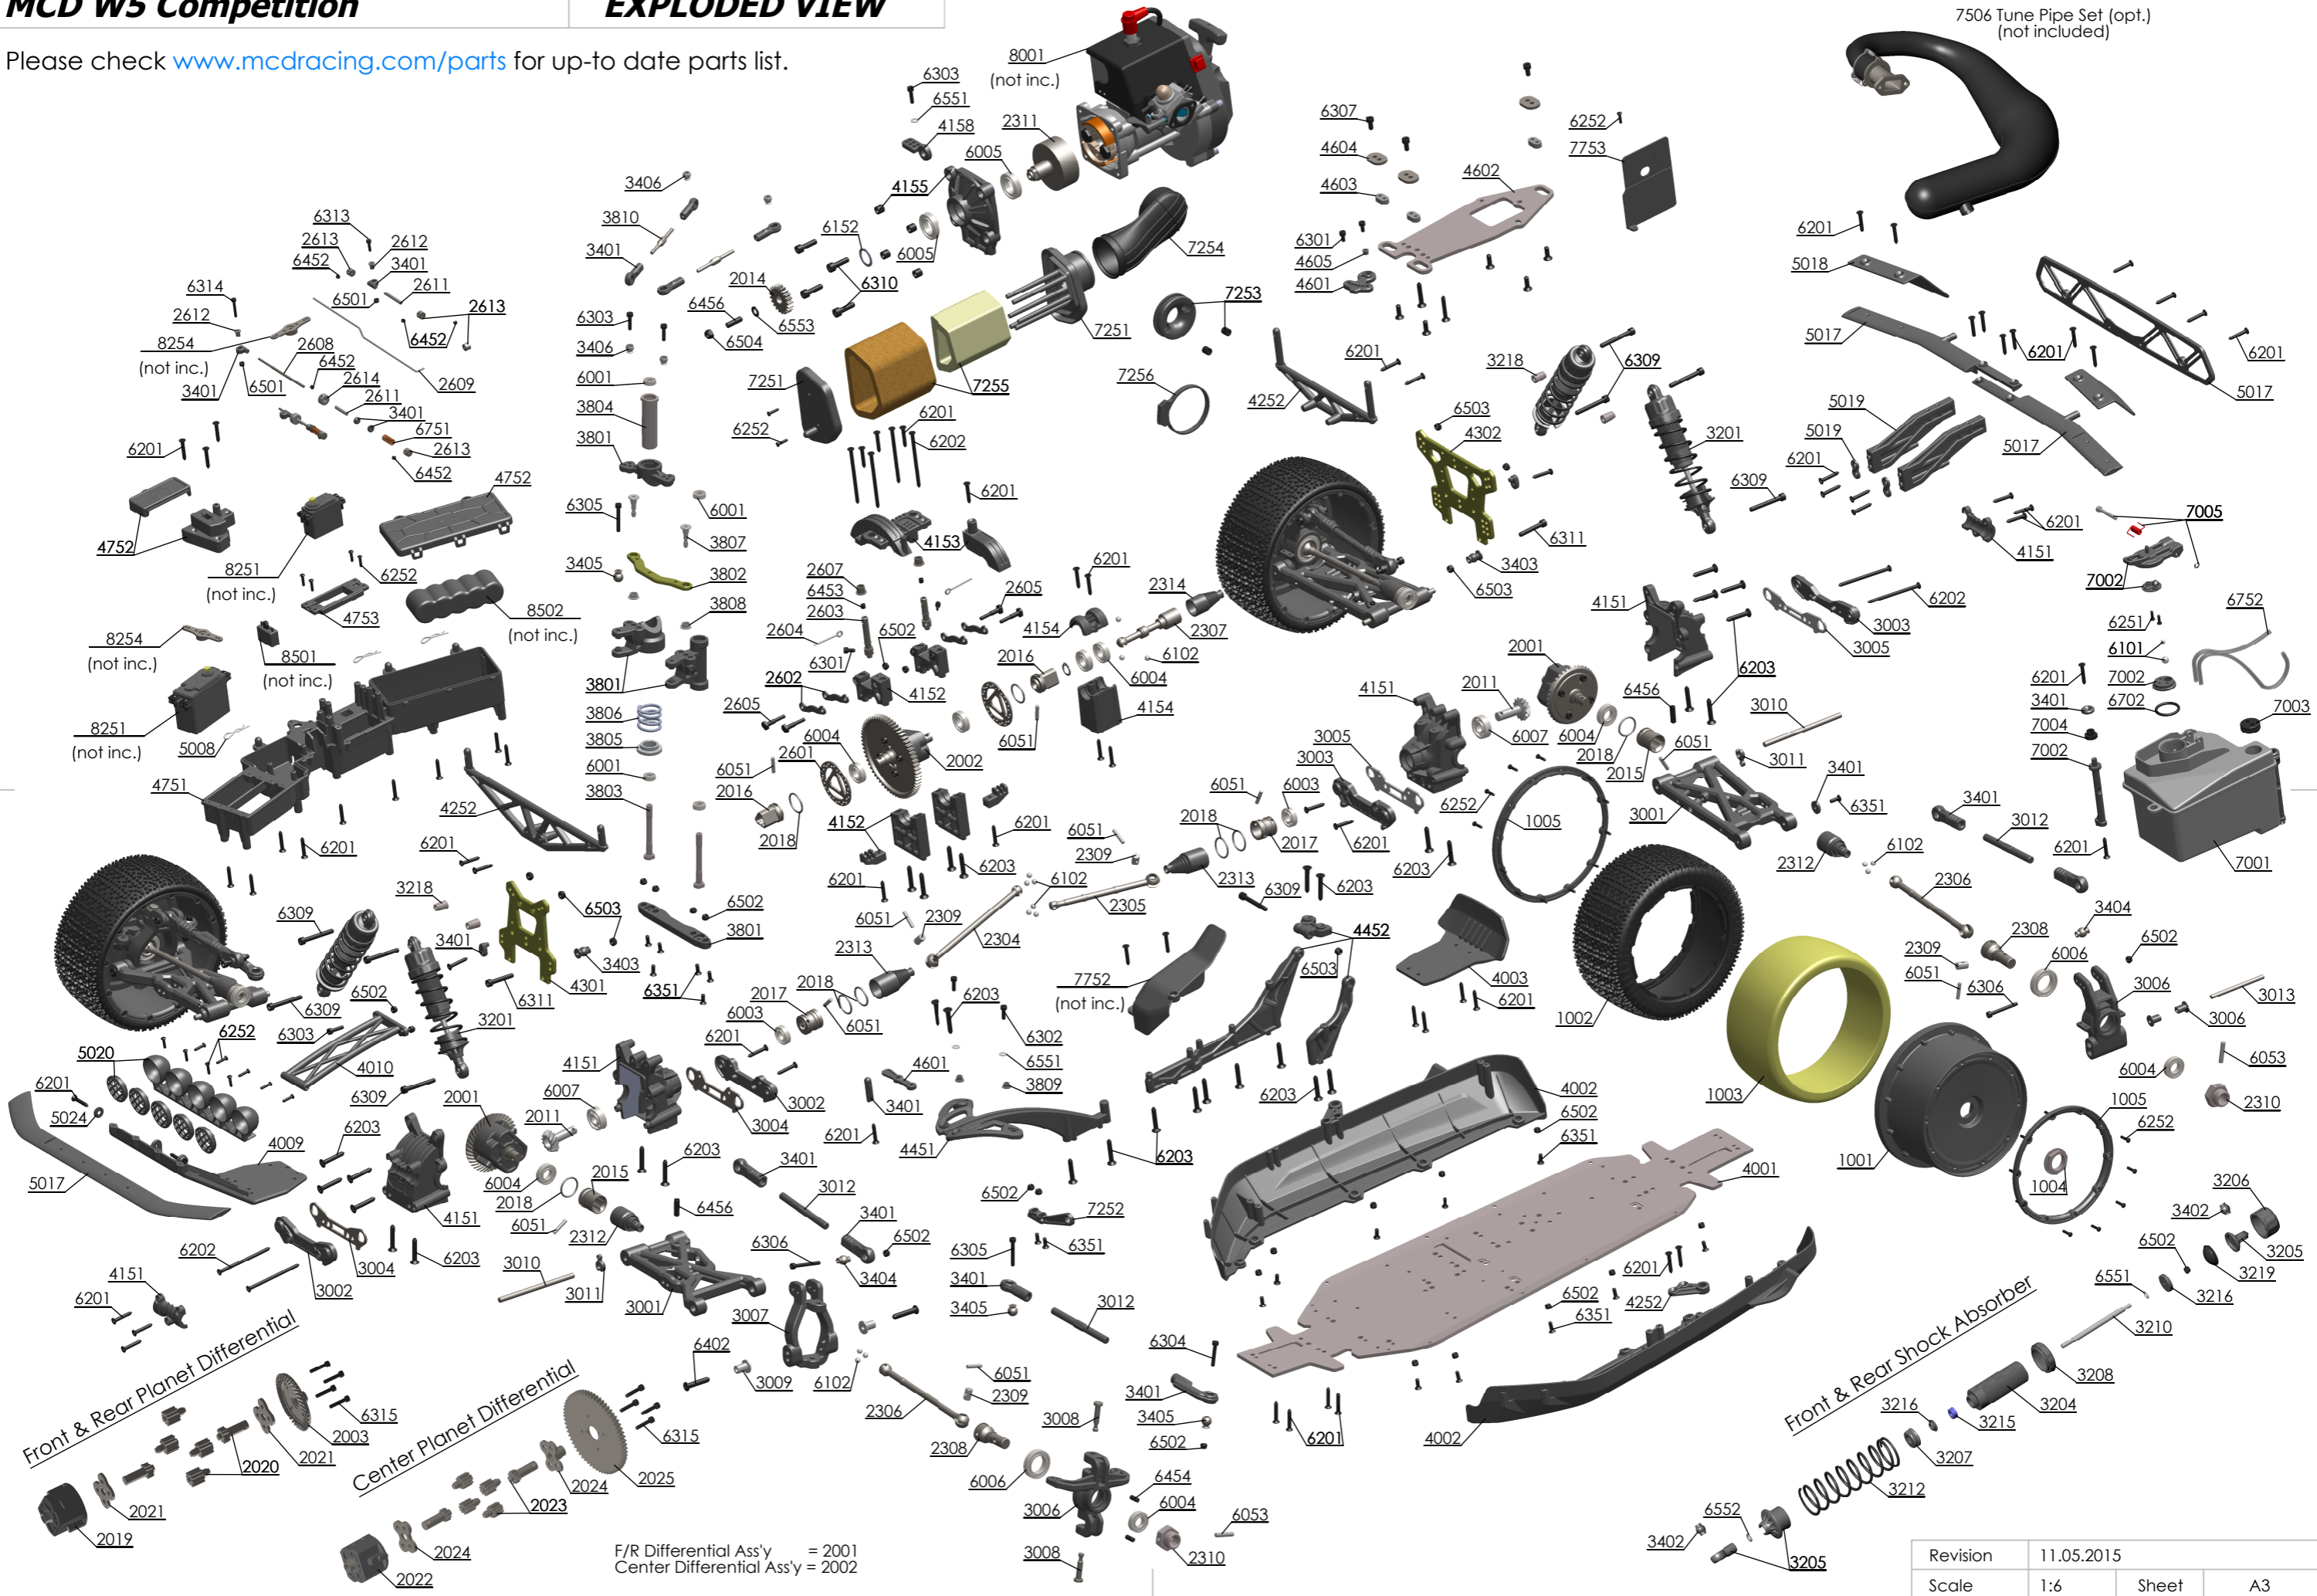

# MCD W5 Competition

# EXPLODED VIEW

Please check [www.mcdracing.com/parts](http://www.mcdracing.com/parts) for up-to date parts list.

7506 Tune Pipe Set (opt.)  
(not included)

Front & Rear Planet Differential

Center Planet Differential

F/R Differential Ass'y = 2001  
Center Differential Ass'y = 2002

Front & Rear Shock Absorber

Revision	11.05.2015		
Scale	1:6	Sheet	A3